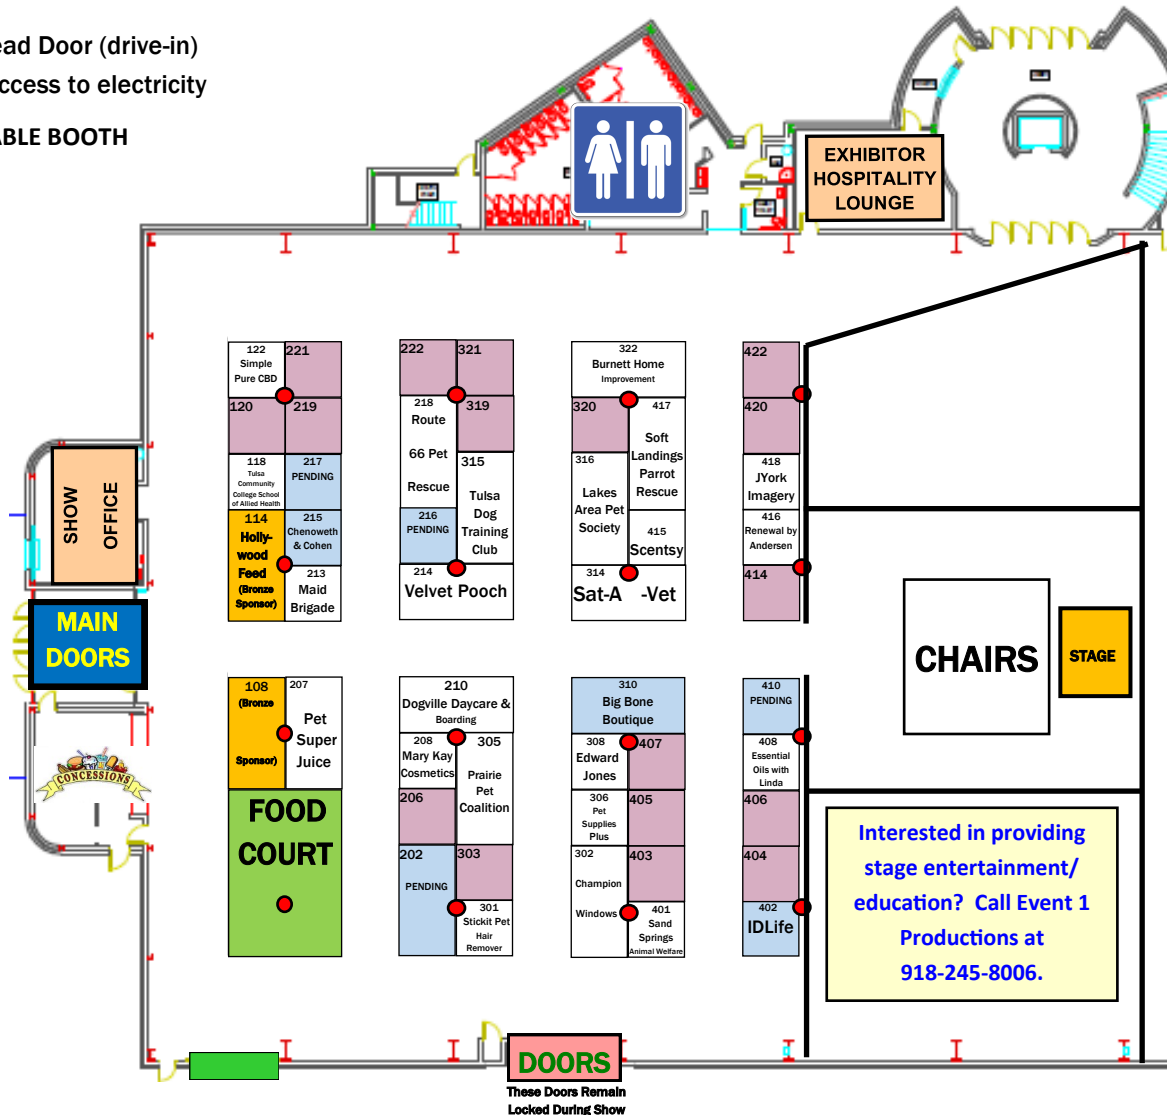

**OKLAHOMA FAMILY
PET EXPO**

November 23 - 24, 2019

Central Park Hall at Expo Square

Hours - Sat: 9am-5pm * Sun: 11am-5pm

Current as of: **November 6, 2019 * 2:45pm**

NOTE: Floor plans are NOT to scale and are current as of the date & time noted here. Booth availabilities can and do change quickly, often several times a day. Booth assignments aren't final until confirmed by the Event 1 Event Manager.

- = Overhead Door (drive-in)
- = Floor access to electricity
- = AVAILABLE BOOTH

SPONSORED BY:

Hollywood Feed

A DIFFERENT BREED.
www.hollywoodfeed.com

ADDITIONAL SPONSORSHIP OPPORTUNITIES AVAILABLE. CALL 918-245-8006 FOR DETAILS.