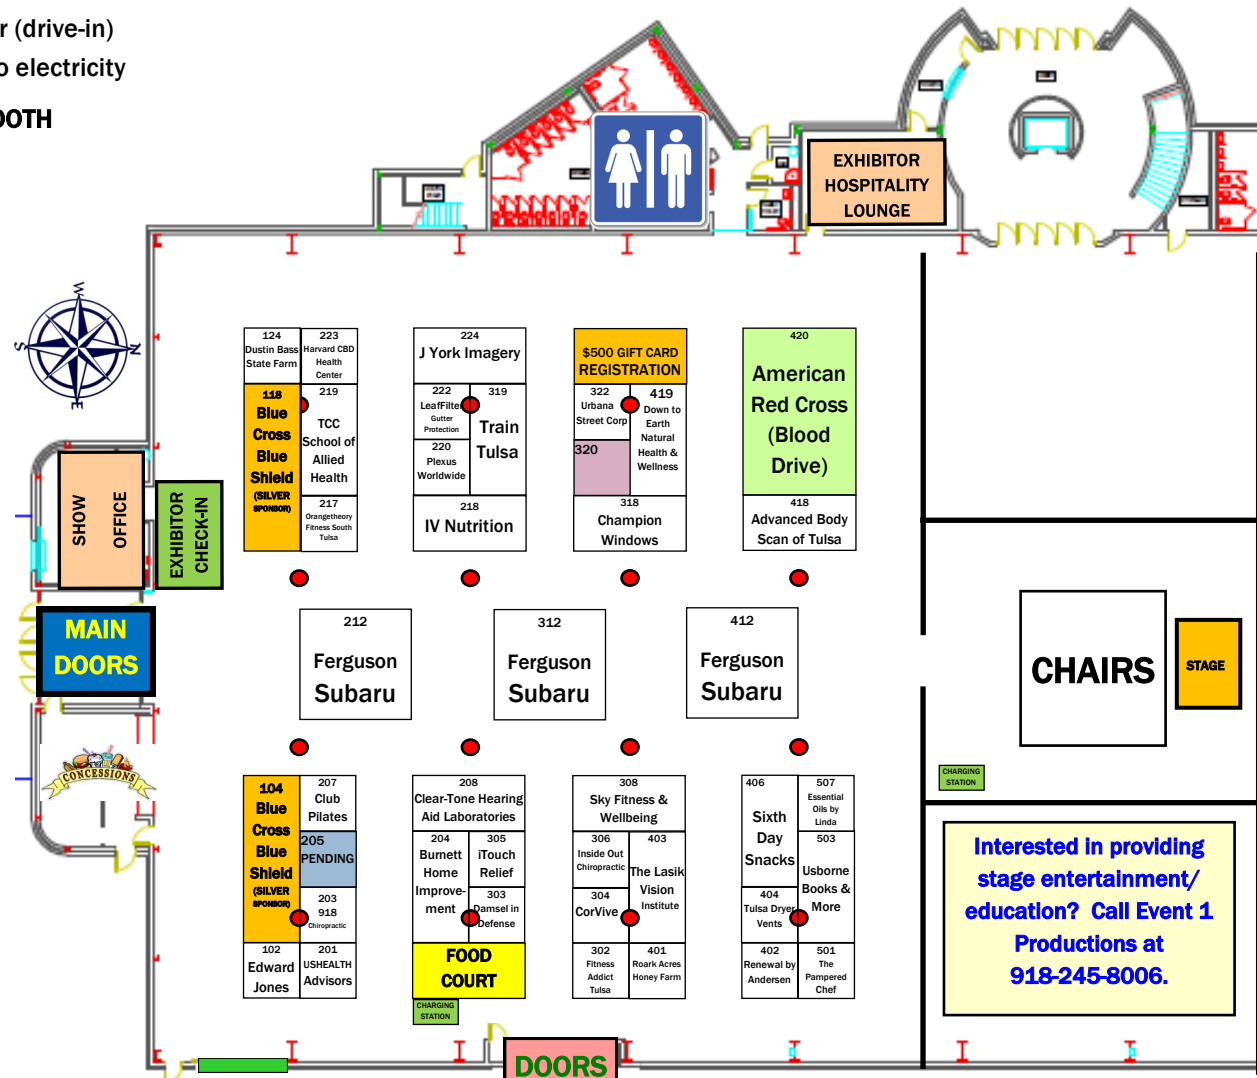

February 15 - 16, 2020

Central Park Hall at Expo Square

Hours - Sat: 9am-5pm * Sun: 11am-5pm

NOTE: Floor plans are NOT to scale and are current as of the date & time noted here. Booth availabilities can and do change quickly, often several times a day. Booth assignments aren't final until confirmed by the Event 1 Event Manager.

Current as of: February 12, 2020 * 9:30am

- = Overhead Door (drive-in)
- = Floor access to electricity
- = AVAILABLE BOOTH

SPONSORED BY:

DOORS
These Doors Remain Locked During Show

CHAIRS **STAGE**

Interested in providing stage entertainment/ education? Call Event 1 Productions at 918-245-8006.

124 Dustin Bass State Farm	223 Harvard CBD Health Center	224 J York Imagery	\$500 GIFT CARD REGISTRATION	420 American Red Cross (Blood Drive)
118 Blue Cross Blue Shield (SILVER SPONSOR)	219 TCC School of Allied Health	222 LeafFilter Gutter Protection	322 Urbana Street Corp	419 Down to Earth Natural Health & Wellness
217 OrangeTheory Fitness South Tulsa	218 IV Nutrition	220 Plexus Worldwide	320	318 Champion Windows
212 Ferguson Subaru	312 Ferguson Subaru	218 IV Nutrition	418 Advanced Body Scan of Tulsa	
104 Blue Cross Blue Shield (SILVER SPONSOR)	207 Club Pilates	208 Clear-Tone Hearing Aid Laboratories	308 Sky Fitness & Wellbeing	406 Sixth Day Snacks
205 PENDING	204 Burnett Home Improve- ment	305 iTouch Relief	306 Inside Out Chiropractic	507 Essential Oils by Linda
203 918 Chiropractic	303 Damsel in Defense	304 Co-Vive	403 The Lasik Vision Institute	503 Usborne Books & More
102 Edward Jones	201 USHEALTH Advisors	302 Fitness Addict Tulsa	401 Roark Acres Honey Farm	404 Tulsa Dryer Vents
		FOOD COURT	402 Renewal by Anderson	501 The Pampered Chef